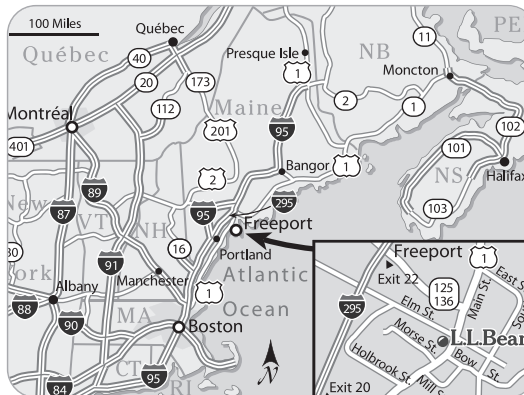

## Town of Freeport Fourth of July Parade

Enjoy an enduring tradition that's fun  
for the whole family.

**Saturday, July 4 | 10 a.m.**

Main Street, Freeport

## Fireworks

Cap off the day with the Town of  
Freeport's spectacular annual display.

**Saturday, July 4 | Approx. 9:30 p.m.**

ALL WEEKEND

### FROM THE SOUTH:

Take I-295 North (Exit 44 or 52 off I-95) to Exit 20.  
Then follow US Route 1 North (Main Street) into town.  
We're in the village center.

### FROM THE NORTH:

Take I-295 South to Exit 22. Then follow  
US Route 1 South (Main Street) into town.  
We're in the village center.