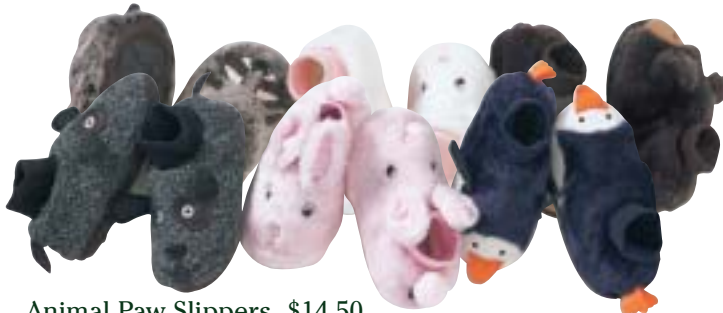

Animal Paw Slippers $14.50