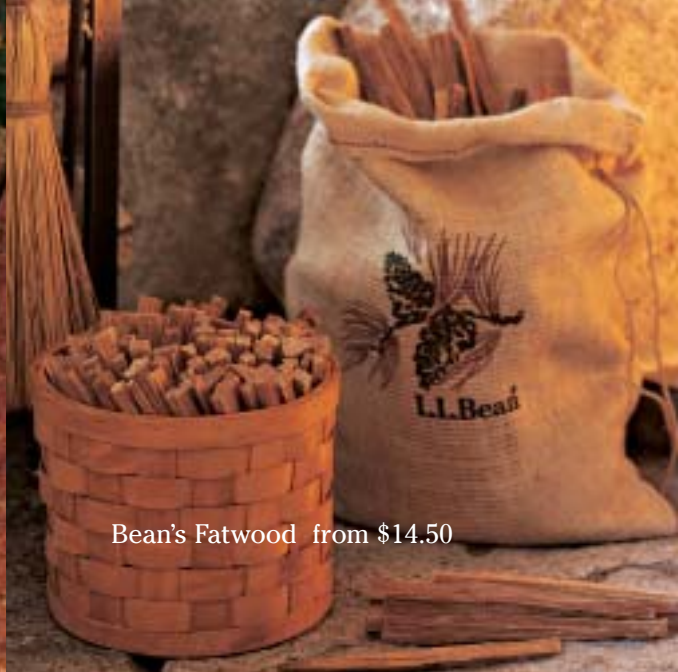

Quickload Duffel from \$99

home & hearth

Personalized Holiday Stocking \$19.50

Five-In-One Game Set \$35

Bean's Fatwood from \$14.50

Lighthouse Advent Calendar \$89

Fresh Maine Balsam
Tabletop Tree \$49

Plaid Trees Flannel Sheet Set from \$69
Buffalo Plaid Comforter Cover from \$69